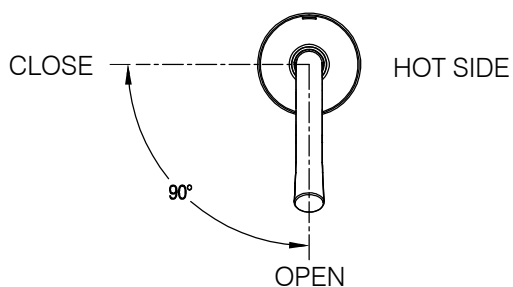

DESCRIPTION

- Metal construction with chrome and polished brass finish
- G1/2" inlet connections
- Includes half-half pop-up waste assembly
- Quick connect installation

OPERATION

- Lever style handle
- Rotate hot side counterclockwise to open (clockwise to close) and rotate cold side clockwise to open (counterclockwise to close)

FLOW

- Flowrate is about 5.7L/min at 0.3Mpa with aerator
- Flowrate is about 3.4L/min at 0.1Mpa with aerator

CARTRIDGE

- Moen two handle Duralast cartridge

STANDARD

- Designed to meet GB 18145

WARRANTY

- 5 years limited warranty against leaks and drips

Neoclassic

Two Handle Widespread Lavatory Faucet

Models: GN16228SERIES

CRITICAL DIMENSION

(DO NOT SCALE)