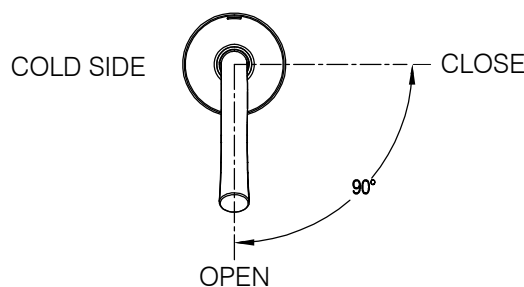

DESCRIPTION

- Metal construction with chrome and polished brass finish
- G1/2" inlet connections
- Includes half-half pop-up waste assembly
- Quick connect installation

OPERATION

- Lever style handle
- Rotate hot side counterclockwise to open (clockwise to close) and rotate cold side clockwise to open (counterclockwise to close)

FLOW

- Flowrate is about 5.7L/min at 0.3Mpa with aerator
- Flowrate is about 3.4L/min at 0.1Mpa with aerator

CARTRIDGE

- Moen two handle Duralast cartridge

STANDARD

- Designed to meet GB 18145

WARRANTY

- 5 years limited warranty against leaks and drips

Neoclassic

Two Handle Widespread Lavatory Faucet

Models: GN16228SERIES

CRITICAL DIMENSION

(DO NOT SCALE)