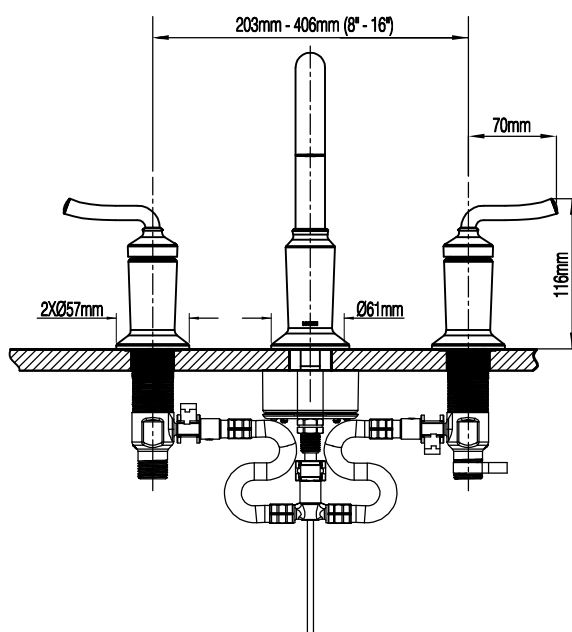

DESCRIPTION

- Metal construction with chrome and polished brass finish
- G1/2" inlet connections
- Includes half-half pop-up waste assembly
- Quick connect installation

OPERATION

- Lever style handle
- Rotate hot side counterclockwise to open (clockwise to close) and rotate cold side clockwise to open (counterclockwise to close)

FLOW

- Flowrate is about 5.7L/min at 0.3Mpa with aerator
- Flowrate is about 3.4L/min at 0.1Mpa with aerator

CARTRIDGE

- Moen two handle Duralast cartridge

STANDARD

- Designed to meet GB 18145

WARRANTY

- 5 years limited warranty against leaks and drips

Neoclassic

Two Handle Widespread Lavatory Faucet

Models: GN16228SERIES

CRITICAL DIMENSION

(DO NOT SCALE)