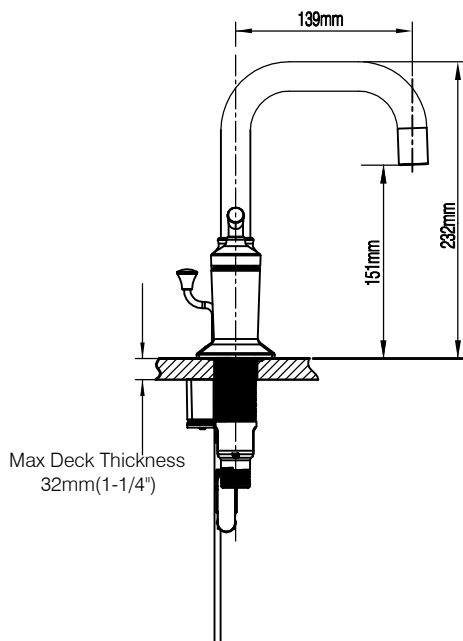

DESCRIPTION

- Metal construction with chrome and polished brass finish
- G1/2" inlet connections
- Includes half-half pop-up waste assembly
- Quick connect installation

OPERATION

- Lever style handle
- Rotate hot side counterclockwise to open (clockwise to close) and rotate cold side clockwise to open (counterclockwise to close)

FLOW

- Flowrate is about 5.7L/min at 0.3Mpa with aerator
- Flowrate is about 3.4L/min at 0.1Mpa with aerator

CARTRIDGE

- Moen two handle Duralast cartridge

STANDARD

- Designed to meet GB 18145

WARRANTY

- 5 years limited warranty against leaks and drips

Neoclassic

Two Handle Widespread Lavatory Faucet

Models: GN16228SERIES

CRITICAL DIMENSION

(DO NOT SCALE)