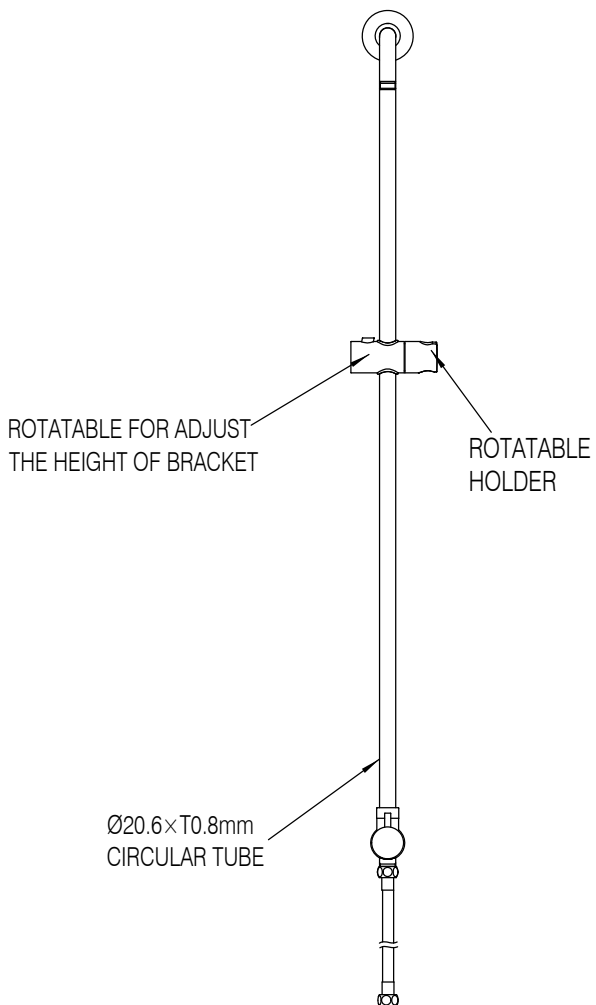

DESCRIPTION

- Modern & Simplicity Style Bar Shower
- Brass Alloy Circular Tube with ABS Bracket

OPERATION

- Adjustable Shower Bracket

STANDARD

- Compliance: QB/T 4050
- Plating Passed ASST 24hrs Grade-10

WARRANTY

- 1 Year Limited Warranty

Unit: mm

Model: 2232 A
BAR SHOWER

CRITICAL DIMENSION

(DO NOT SCALE)