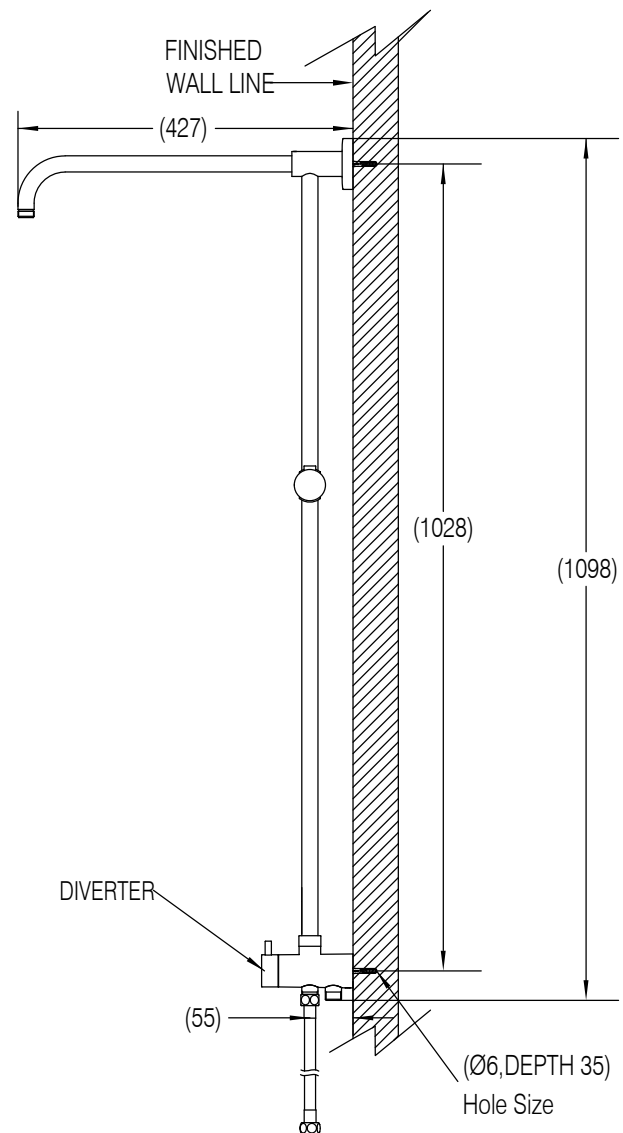

DESCRIPTION

- Modern & Simplicity Style Bar Shower
- Brass Alloy Circular Tube with ABS Bracket

OPERATION

- Adjustable Shower Bracket

STANDARD

- Compliance: QB/T 4050
- Plating Passed ASST 24hrs Grade-10

WARRANTY

- 1 Year Limited Warranty

Unit: mm

Model: 2232 A
BAR SHOWER

CRITICAL DIMENSION

(DO NOT SCALE)