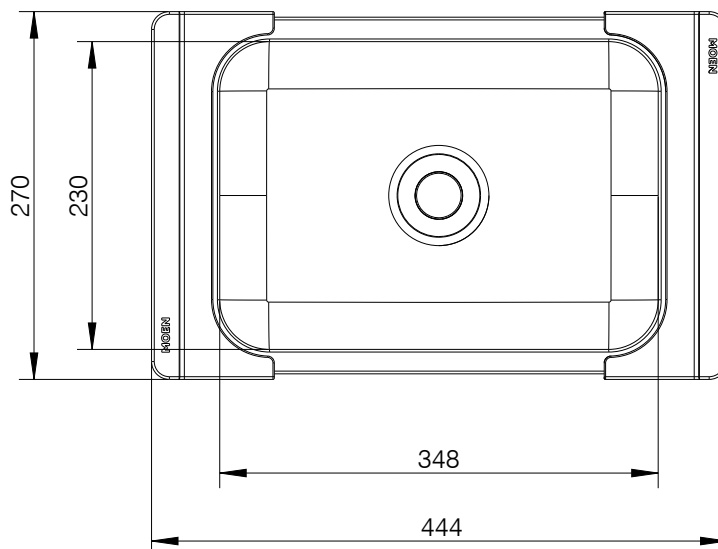

DESCRIPTION

- SS.304 construction with Satin and Brush finish
- Thickness :0.8mm
- Rolling edge , soft touch with Sink
- With Flap Drainer

STANDARD

- Comply with 24H ASS test
- Drainer comply with JCT/932

CRITICAL DIMENSION

(DO NOT SCALE)