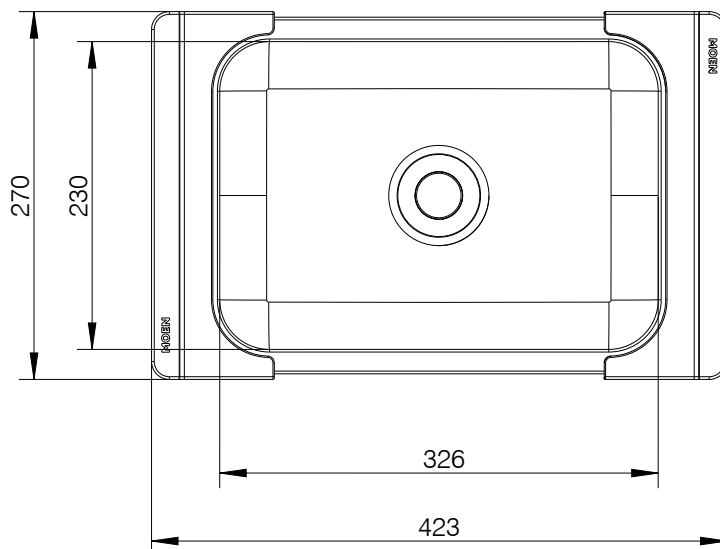

DESCRIPTION

- SS.304 construction with Satin and Brush finish
Thickness :0.8mm
- Rolling edge , soft touch with Sink
- With Flap Drainer

STANDARD

- Comply with 24H ASS test
- Drainer comply with JCT/932

WARRANTY

- 1 years limited warranty against material or manufacturing defects to the original consumer purchaser

Stainless steel bowl in bowl

Models: 27141
27141SL

Match with Moen 22179,28003SL Sink

**CRITICAL DIMENSION**