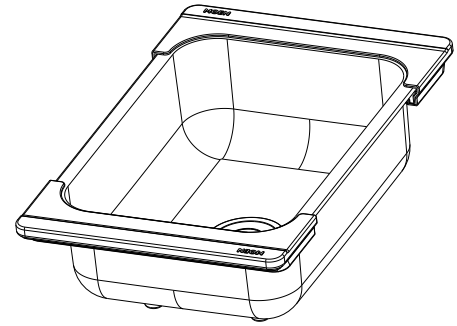

DESCRIPTION

- SS.304 construction with Satin and Brush finish
Thickness :0.8mm
- Rolling edge , soft touch with Sink
- With Flap Drainer

STANDARD

- Comply with 24H ASS test
- Drainer comply with JCT/932

WARRANTY

- 1 years limited warranty against material or manufacturing defects to the original consumer purchaser

Stainless steel bowl in bowl

Models: 27141
27141SL

Match with Moen 22179,28003SL Sink

**CRITICAL DIMENSION**