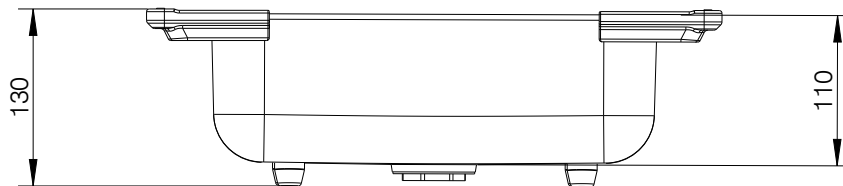

CRITICAL DIMENSION

(DO NOT SCALE)