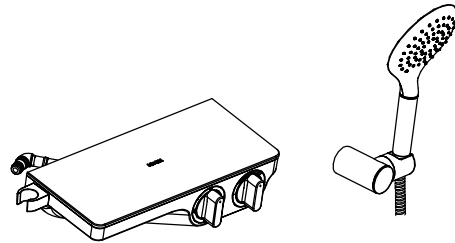

DESCRIPTION

- Metal construction with chrome finish
- G1/2 connections
- Includes hand-held shower, wall bracket and 1.75m shower hose
- With side bracket to holding head-held shower

OPERATION

- Knob style handle
- Rotate temperature handle in anticlockwise/clockwise 90° to control water temperature
- Rotate Diverter handle to transfer function in every 90 degree: Shower head, Spout, Off.

FLOW

- Flowrate at 0.3Mpa for faucet outlet about 21.5L/min in spout and about 30L/min in handheld shower

CARTRIDGE

- Ceramic 35mm cartridge, Ceramic 35mm diverter

STANDARD

- Designed to meet GB 18145

WARRANTY

- 5 years limited warranty against leaks and drips

TORONTO

Easy In wall tub/shower faucet(2F)

Models: 70321

CRITICAL DIMENSION
(DO NOT SCALE)