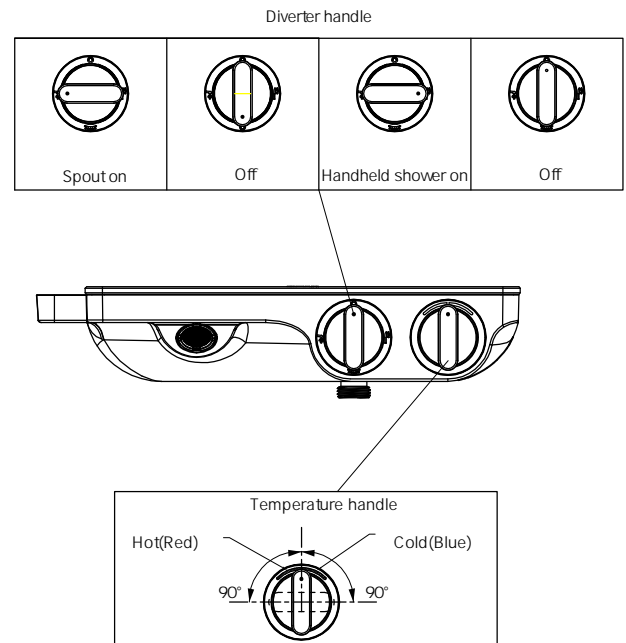

DESCRIPTION

- Metal construction with chrome finish
- G1/2 connections
- Includes hand-held shower, wall bracket and 1.75m shower hose
- With side bracket to holding head-held shower

OPERATION

- Knob style handle
- Rotate temperature handle in anticlockwise/clockwise 90° to control water temperature
- Rotate Diverter handle to transfer function in every 90 degree: Shower head, Spout, Off.

FLOW

- Flowrate at 0.3Mpa for faucet outlet about 21.5L/min in spout and about 30L/min in handheld shower

CARTRIDGE

- Ceramic 35mm cartridge, Ceramic 35mm diverter

STANDARD

- Designed to meet GB 18145

WARRANTY

- 5 years limited warranty against leaks and drips

TORONTO

Easy In wall tub/shower faucet(2F)

Models: 70321

CRITICAL DIMENSION
(DO NOT SCALE)