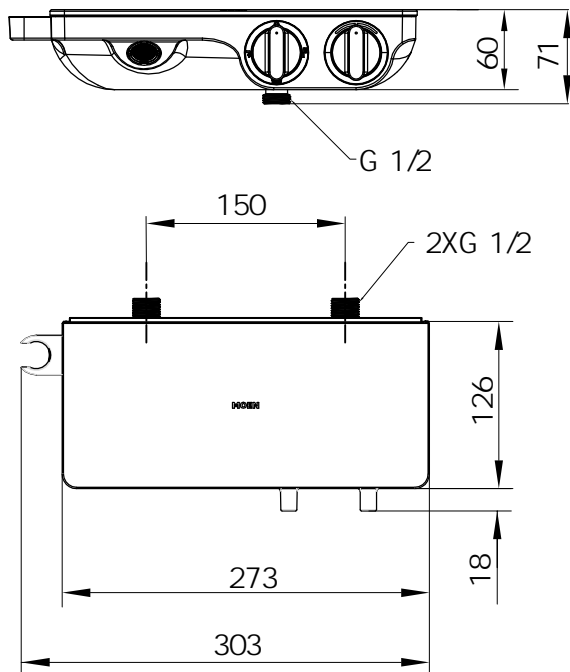

DESCRIPTION

- Metal construction with chrome finish
- G1/2 connections
- Includes hand-held shower, wall bracket and 1.75m shower hose
- With side bracket to holding head-held shower

OPERATION

- Knob style handle
- Rotate temperature handle in anticlockwise/clockwise 90° to control water temperature
- Rotate Diverter handle to transfer function in every 90 degree: Shower head, Spout, Off.

FLOW

- Flowrate at 0.3Mpa for faucet outlet about 21.5L/min in spout and about 30L/min in handheld shower

CARTRIDGE

- Ceramic 35mm cartridge, Ceramic 35mm diverter

STANDARD

- Designed to meet GB 18145

WARRANTY

- 5 years limited warranty against leaks and drips

TORONTO

Easy In wall tub/shower faucet(2F)

Models: 70321

CRITICAL DIMENSION
(DO NOT SCALE)