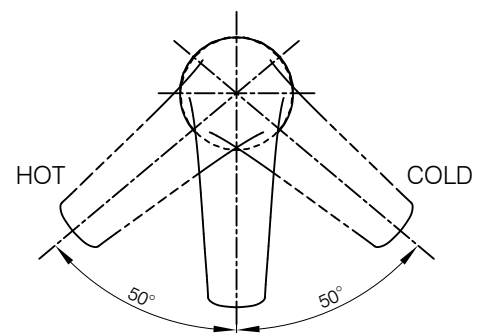

### WARRANTY

- 5years limited warranty against leaks and drips

OPIA

Top Handle Single Mount Kitchen Faucet

Model: GN17111

NOTE: THIS FAUCET IS DESIGNED TO BE INSTALLED THRU 34mm MIN. TO 38mm MAX. DIA. HOLE

CRITICAL DIMENSION

(DO NOT SCALE)