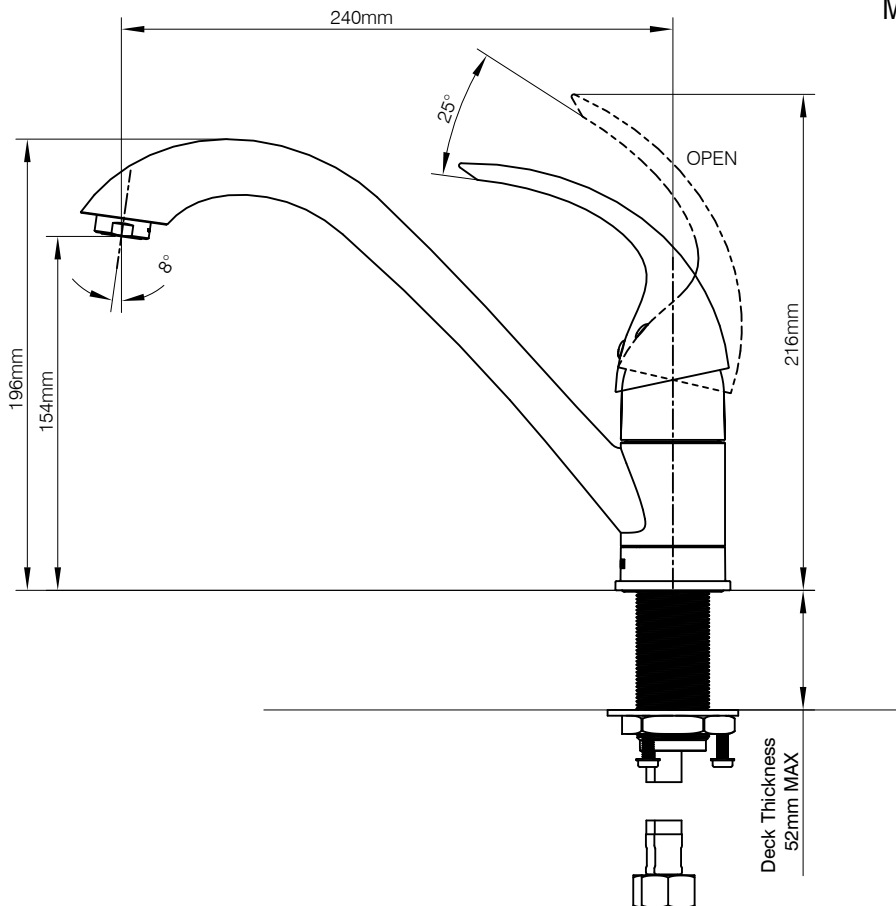

### DESCRIPTION

- Metal construction with chrome finish
- G1/2 inlet connections
- Includes 600mm long flexible inlet hoses
- 360° rotating spout

### WARRANTY

- 5years limited warranty against leaks and drips

OPIA

Top Handle Single Mount Kitchen Faucet

Model: GN17111

NOTE: THIS FAUCET IS DESIGNED TO BE INSTALLED THRU 34mm MIN. TO 38mm MAX. DIA. HOLE

CRITICAL DIMENSION

(DO NOT SCALE)