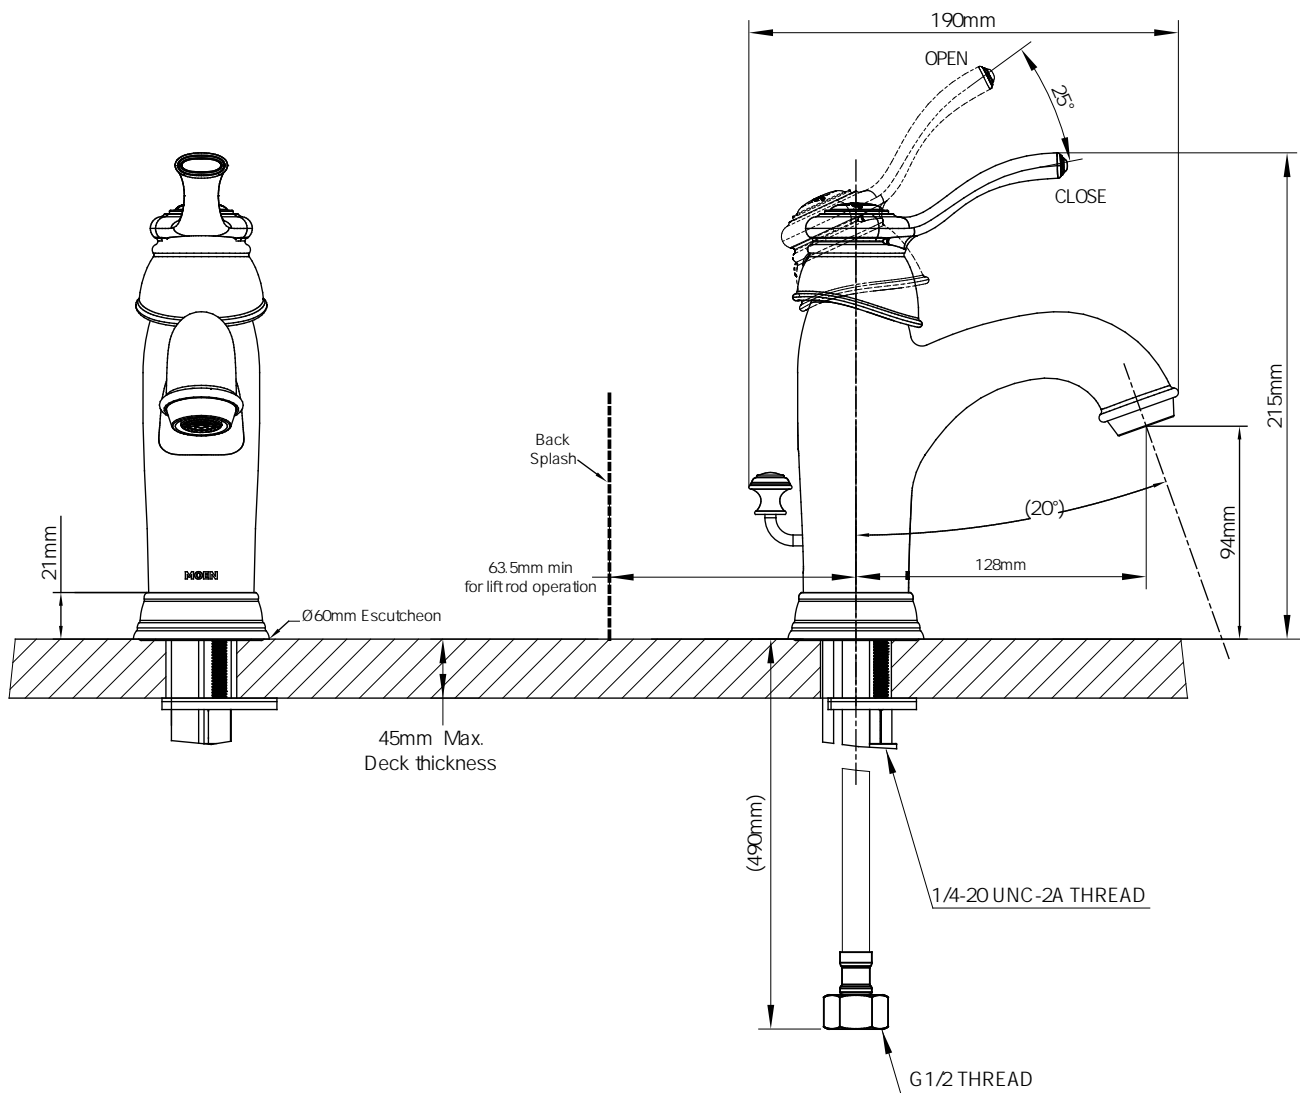

### DESCRIPTION

- Metal construction with a chrome and spot resistant stainless finish
- 600mm Flexible supplies with G 1/2 inlet connections
- Includes plastic pop-up waste assembly

### STANDARD

- Designed to meet GB 18145

### WARRANTY

- 5years limited warranty against leaks and drips

Montbard

Single Mount Single-Handle Lavatory Faucet

Models: GN61121/GN61121SRN

NOTE: THIS FAUCET IS DESIGNED TO BE INSTALLED THRU 34mm MIN. TO 38mm MAX. DIA. HOLE

CRITICAL DIMENSION

(DO NOT SCALE)