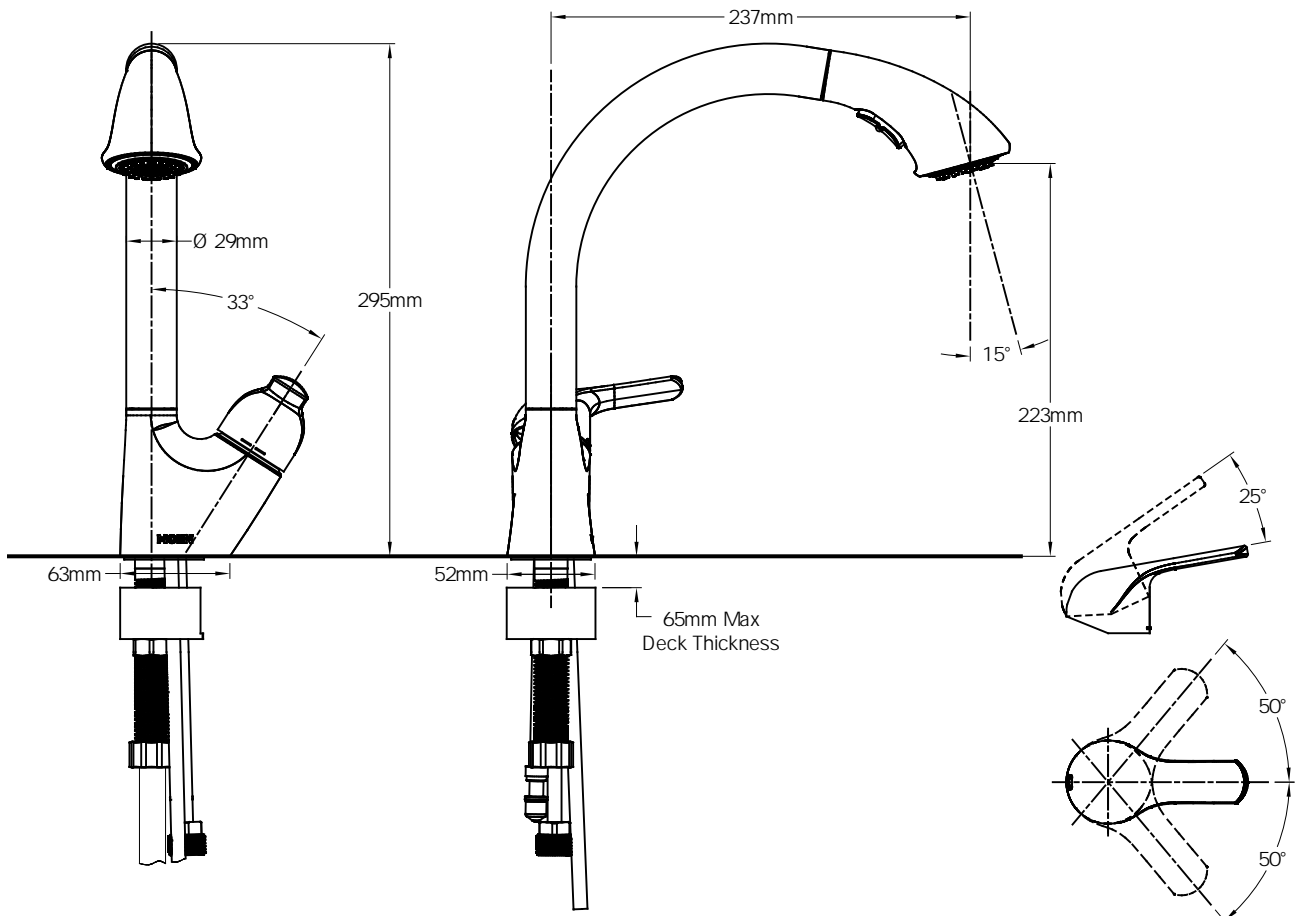

DESCRIPTION

- Metal construction with chrome and spot resistant stainless finish
- G 1/2 inlet connections
- Includes 400mm long flexible inlet hoses
- Pullout spray with 1700mm braided hose
- High arc spout provides height and reach to fill or clean large pots while pull out wand provides the maneuverability for cleaning or rinsing
- 360° rotating spout provides ability to install handle on either side

OPERATION

- Lever style handle, temperature controlled by 100° arc of handle travel
- Operates in stream or spray mode in the pullout or retracted position

FLOW

- Water flowrate is about 2.9L/min at 0.1Mpa with aerator
- Water flowrate is about 4.5L/min at 0.3Mpa with aerator

CARTRIDGE

- MOEN Duralast cartridge.

STANDARD

- Designed to meet GB 18145

WARRANTY

- 5years limited warranty against leaks and drips

KERRY

Single Handle Pullout Kitchen Faucet

Mdels: GN67001 / GN67001SRN

NOTE: THIS FAUCET IS DESIGNED TO BE INSTALLED THRU 34mm MIN. TO 38mm MAX. DIA. HOLE

CRITICAL DIMENSION

(DO NOT SCALE)