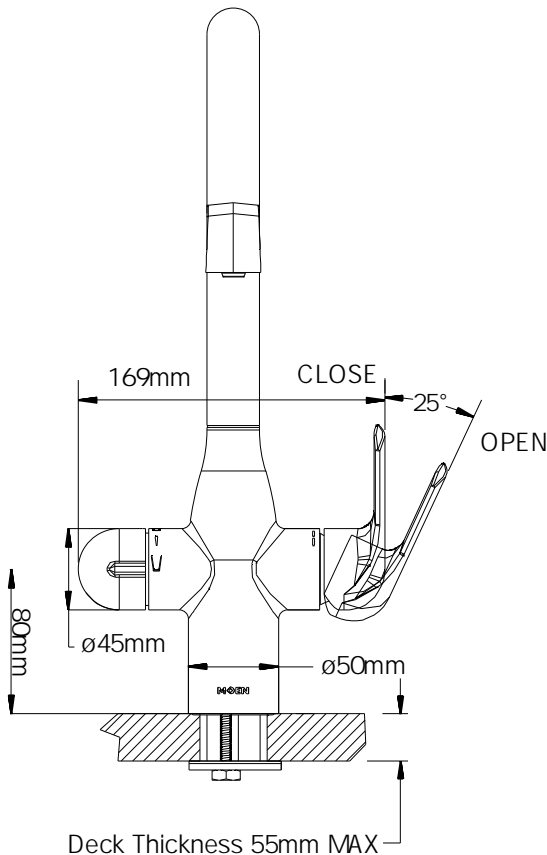

DESCRIPTION

- Metal construction with a chrome finish
- G 1/2 inlet connections
- Includes Three 600mm long flexible inlet hoses

OPERATION

- Lever style Mix handle / Round Filter Handle With Knob
- Pull-on / Push-off
- Temperature controlled through 100 degree arc of handle travel
- Filter handle turn anticlockwise to open

STANDARD

- Designed to meet GB 18145

WARRANTY

- 5years limited warranty against leaks and drips

ARBOR

Single Mount Two-Handle Two-Way Kitchen Faucet

Models: GN89112

NOTE: THIS FAUCET IS DESIGNED TO BE INSTALLED THRU 34mm MIN. TO 38mm MAX. DIA. HOLE

CRITICAL DIMENSION
(DO NOT SCALE)