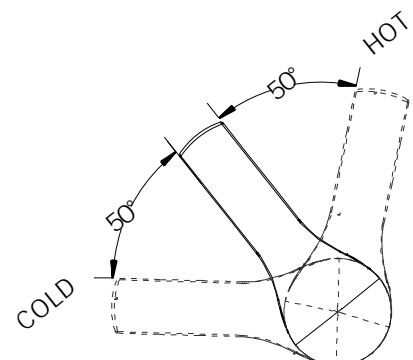

DESCRIPTION

- Metal construction with a chrome finish
- G 1/2 inlet connections
- Includes Three 600mm long flexible inlet hoses

OPERATION

- Lever style Mix handle / Round Filter Handle With Knob
- Pull-on / Push-off
- Temperature controlled through 100 degree arc of handle travel
- Filter handle turn anticlockwise to open

STANDARD

- Designed to meet GB 18145

WARRANTY

- 5years limited warranty against leaks and drips

ARBOR

Single Mount Two-Handle Two-Way Kitchen Faucet

Models: GN89112

NOTE: THIS FAUCET IS DESIGNED TO BE INSTALLED THRU 34mm MIN. TO 38mm MAX. DIA. HOLE

CRITICAL DIMENSION
(DO NOT SCALE)