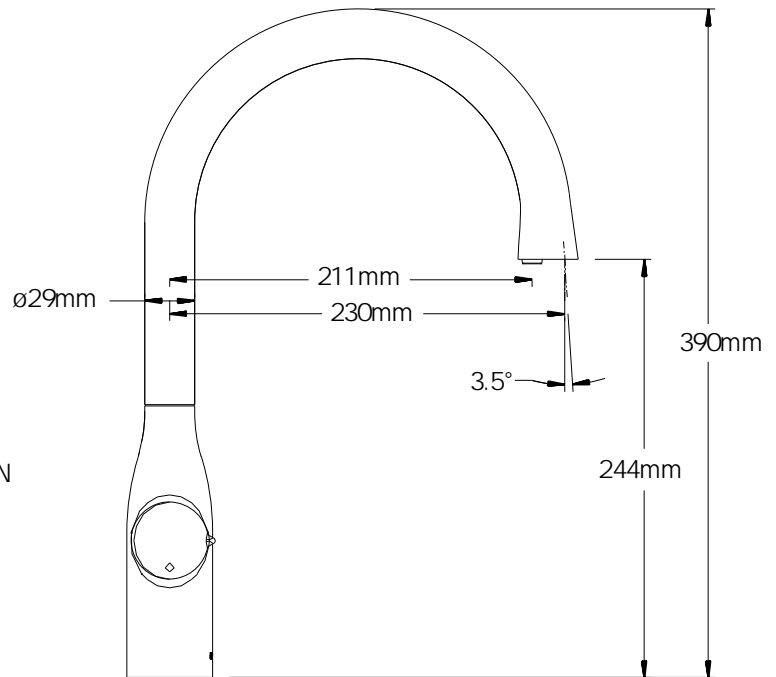

DESCRIPTION

- Metal construction with a chrome finish
- G 1/2 inlet connections
- Includes Three 600mm long flexible inlet hoses

OPERATION

- Lever style Mix handle / Round Filter Handle With Knob
- Pull-on / Push-off
- Temperature controlled through 100 degree arc of handle travel
- Filter handle turn anticlockwise to open

STANDARD

- Designed to meet GB 18145

WARRANTY

- 5years limited warranty against leaks and drips

ARBOR

Single Mount Two-Handle Two-Way Kitchen Faucet

Models: GN89112

NOTE: THIS FAUCET IS DESIGNED TO BE INSTALLED THRU 34mm MIN. TO 38mm MAX. DIA. HOLE

CRITICAL DIMENSION
(DO NOT SCALE)