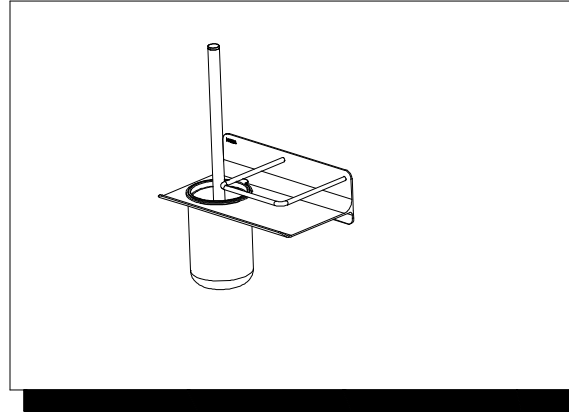

Specifications

DESCRIPTION

- Metal construction with chrome plated finish

STANDARD

- Comply with GB1560-2017
- Chrome plated finish pass AASS 24H grade 10.

WARRANTY

- 1 years limited warranty except artificial damage and chemicals erosion

NOTE: ALL DIMENSIONS ARE MM.

TOILET BRUSH HOLDER

Models: ACC2706