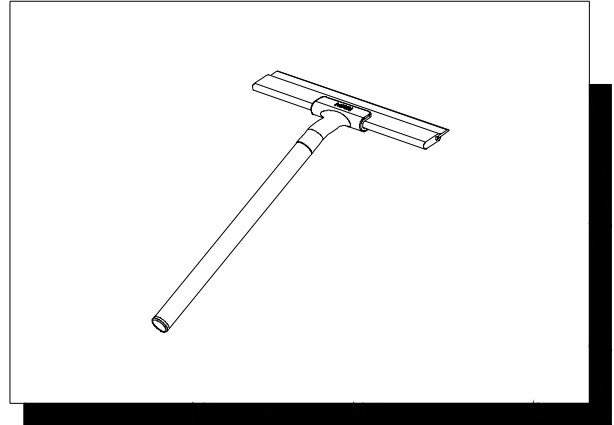

DESCRIPTION

- Metal construction with anodizing finish

STANDARD

- Comply with GB1560-2017
- Products finish pass AASS 24H grade 10.

WARRANTY

- 5 years limited warranty except artificial damage and chemicals erosion

NOTE:ALL DIMENSIONS ARE MM.

BATH GLASS BRUSH
Models:ACC9976